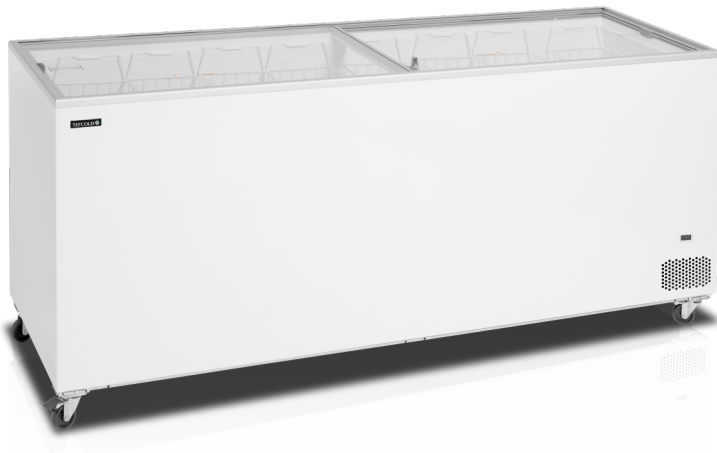

## IC701SC

### Ice Cream Freezer

#### Product Features

- Flat sliding glass lids with lock
- Includes full set of baskets
- Great branding possibilities
- Digital thermometer
- Castors with brake
- Climate class 5 for high performance in warm surroundings

### Chest freezer with flat sliding glass lids

The IC-SC freezer is a price friendly compact display chest freezer. It is great for start-up companies, season sale etc. It is very stable and solid build, but at the same time on wheels so that it is easy to change location in the shop.