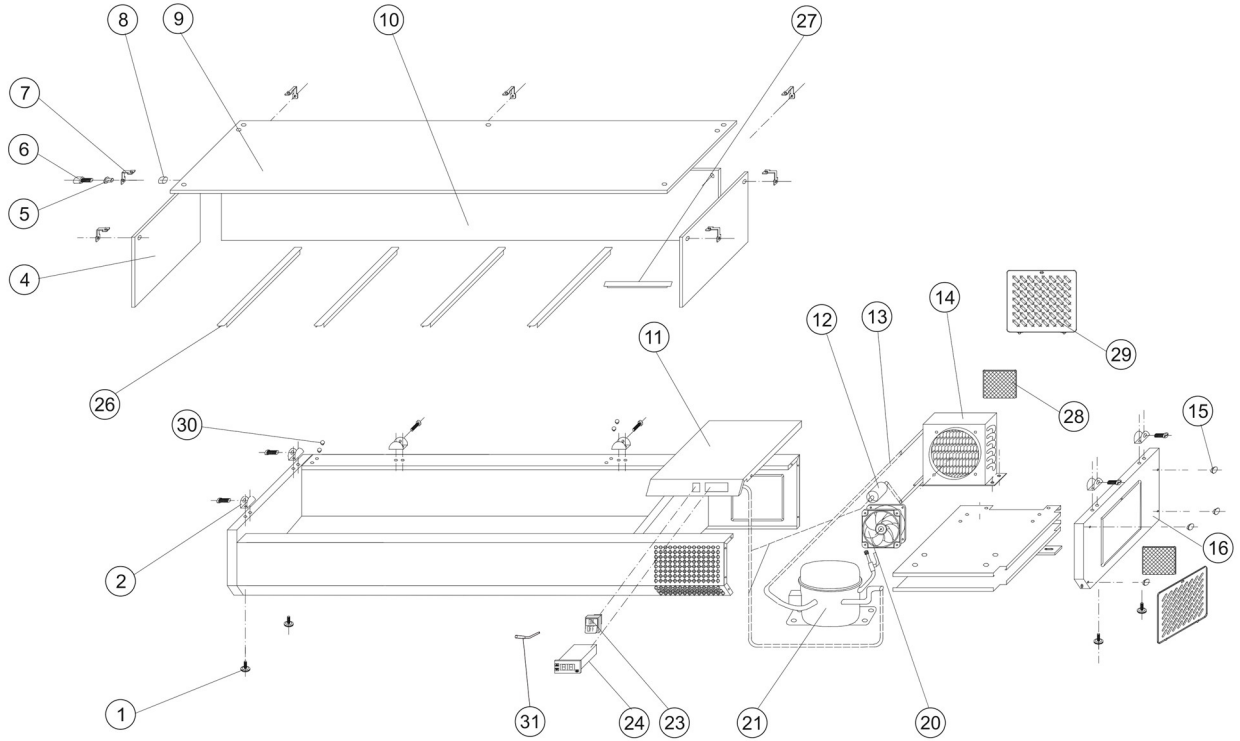

16524 / VK38-180

Position	ItemNo	Description
01	14579	Feet M8
02	10499	Clips Glass Cover
04	10622	Side Glass
05	35045	Bushing
06	35046	Glass Fixed Bolt
07	35047	Glass Linked Clip
08	35048	Glass Clip Fixed Nut
09	35071	Top Glass
10	35072	Front Glass
11	11869	Unit Room Cover For Compressor
12	15722	Filter Drier 20 G
13	13237	Defrost Water Coil
14	14193	Condensor
15	10068	Plastic Cap
16	11322	Unit Side
17	32629	Plug
20	13318	Cond./Evap. Fan Rah1238B
21	11725	Compressor HDL100A R600A
	11726	Compressor HDL140A R600
	11734	Compressor HXD55AA R600A
23	13754	Main Switch
24	14061	Thermostat XR02CX 2 Probes
26	14761	Divider For GN1/3 Pans 326x18 mm
27	14770	Divider For GN1/6 Pans 178x16 mm
28	10020	Filter 182 x 215 mm
29	10017	Dust Filter Cover
30	10039	Cover For Screw
31	13896	Probe NTC Dixell/Carel 10 Kohm

2023-01-16

16524 / VK38-180

VK38-nnn