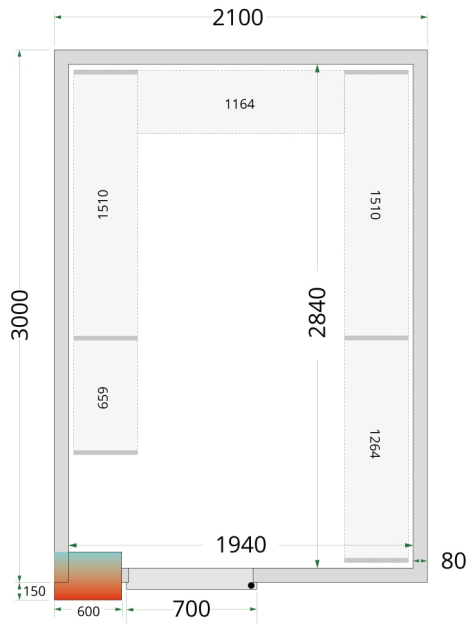

## CR 210x300x220

Cold Room Panels 80 mm

Design and Material		Measures and Content		Power and Consumption	
Door No & Type	1 hinged solid door	Internal Volume	m <sup>3</sup> 11.24	Energy Consumption	kWh/24h 0
Max Load on Floor	kg/m <sup>2</sup> 1500	Wall Thickness	mm 80	Annual Energy Cons.	kWh/year 0
Exterior Finish	White	Insulation Density	kg/m <sup>3</sup> 42	<b>Dimensions</b>	
Interior Finish	White	Gross / Net Weight	kg 465 / 445		
Lock	Yes	Gross / Net Volume	l	Internal Dimension (WxDxH)	mm 1940 x 2840 x 2040
		<b>Cooling and Functions</b>		External Dimension (WxDxH)	mm 2100 x 3000 x 2200
		43876		Packed Dimension (WxDxH)	mm 2180 x 1860 x 1040
				40ft Container Load	pcs 12