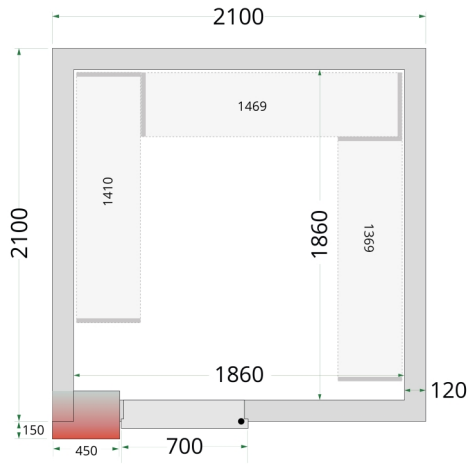

## CR 210x210x220

Coldroom Panels 120 mm

Design and Material		Measures and Content		Power and Consumption	
Door No & Type	1 hinged solid door	Internal Volume	m <sup>3</sup> 6.78	Energy Consumption	kWh/24h 0
Max Load on Floor	kg/m <sup>2</sup> 2000	Wall Thickness	mm 120	Annual Energy Cons.	kWh/year 0
Exterior Finish	White	Insulation Density	kg/m <sup>3</sup> 42	<b>Dimensions</b> Internal Dimension (WxDxH) mm 1860 x 1860 x 1960 External Dimension (WxDxH) mm 2100 x 2100 x 2200 Packed Dimension (WxDxH) mm 2180 x 1860 x 1200 40ft Container Load pcs 12	
Interior Finish	White	Gross / Net Weight	kg 605 / 585		
Lock	Yes	Gross / Net Volume	l		
		<b>Cooling and Functions</b> 44152			