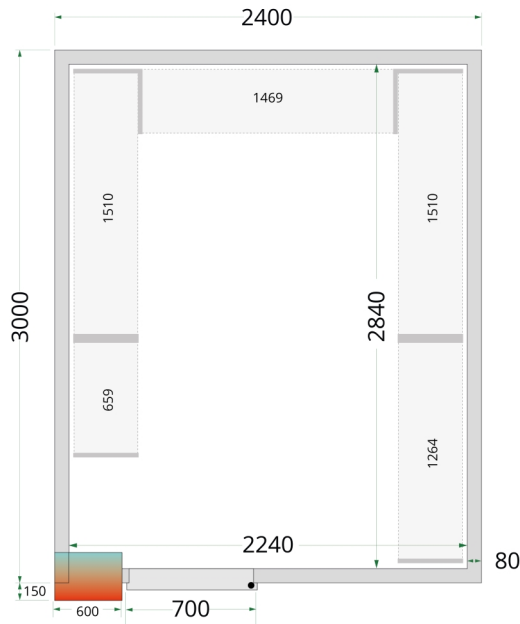

## CR 240x300x220

Cold Room Panels 80 mm

Design and Material		Measures and Content		Power and Consumption	
Door No & Type	1 hinged solid door	Internal Volume	m <sup>3</sup> 12.98	Energy Consumption	kWh/24h 0
Max Load on Floor	kg/m <sup>2</sup> 1500	Wall Thickness	mm 80	Annual Energy Cons.	kWh/year 0
Exterior Finish	White	Insulation Density	kg/m <sup>3</sup> 42	<b>Dimensions</b>	
Interior Finish	White	Gross / Net Weight	kg 580 / 560		
Lock	Yes	Gross / Net Volume	l	Internal Dimension (WxDxH)	mm 2240 x 2840 x 2040
		<b>Cooling and Functions</b>		External Dimension (WxDxH)	mm 2400 x 3000 x 2200
		44091		Packed Dimension (WxDxH)	mm 2470 x 1860 x 1080
				40ft Container Load	pcs 8