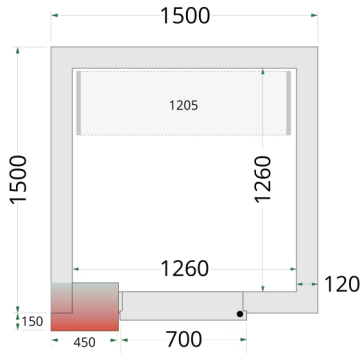

## CR 150x150x220

Coldroom Panels 120 mm

Design and Material		Measures and Content		Power and Consumption	
Door No & Type	1 hinged solid door	Internal Volume	m <sup>3</sup>	3.11	44141
Max Load on Floor	kg/m <sup>2</sup> 2000	Wall Thickness	mm	120	
Exterior Finish	White	Insulation Density	kg/m <sup>3</sup>	42	
Interior Finish	White	Gross / Net Weight	kg	245 / 225	
Lock	Yes	Gross / Net Volume	l		
		Cooling and Functions			
				44141	
		Dimensions			
		Internal Dimension	mm	1260 x 1260 x 1960	
		(WxDxH)			
		External Dimension	mm	1500 x 1500 x 2200	
		(WxDxH)			
		Packed Dimension	mm	2200 x 1600 x 1280	
		(WxDxH)			
		40ft Container Load	pcs	14	