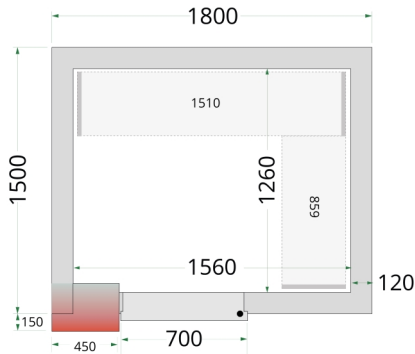

## CR 180x150x220

Coldroom Panels 120 mm

Design and Material		Measures and Content		Power and Consumption	
Door No & Type	1 hinged solid door	Internal Volume	m <sup>3</sup>	3.85	44363
Max Load on Floor	kg/m <sup>2</sup> 2000	Wall Thickness	mm	120	
Exterior Finish	White	Insulation Density	kg/m <sup>3</sup>	42	
Interior Finish	White	Gross / Net Weight	kg	460 / 440	
Lock	Yes	Gross / Net Volume	l		
		Cooling and Functions			
				44363	
		Dimensions			
		Internal Dimension	mm	1560 x 1260 x 1960	
		(WxDxH)			
		External Dimension	mm	1800 x 1500 x 2200	
		(WxDxH)			
		Packed Dimension	mm	2200 x 1600 x 1300	
		(WxDxH)			
		40ft Container Load	pcs	14	