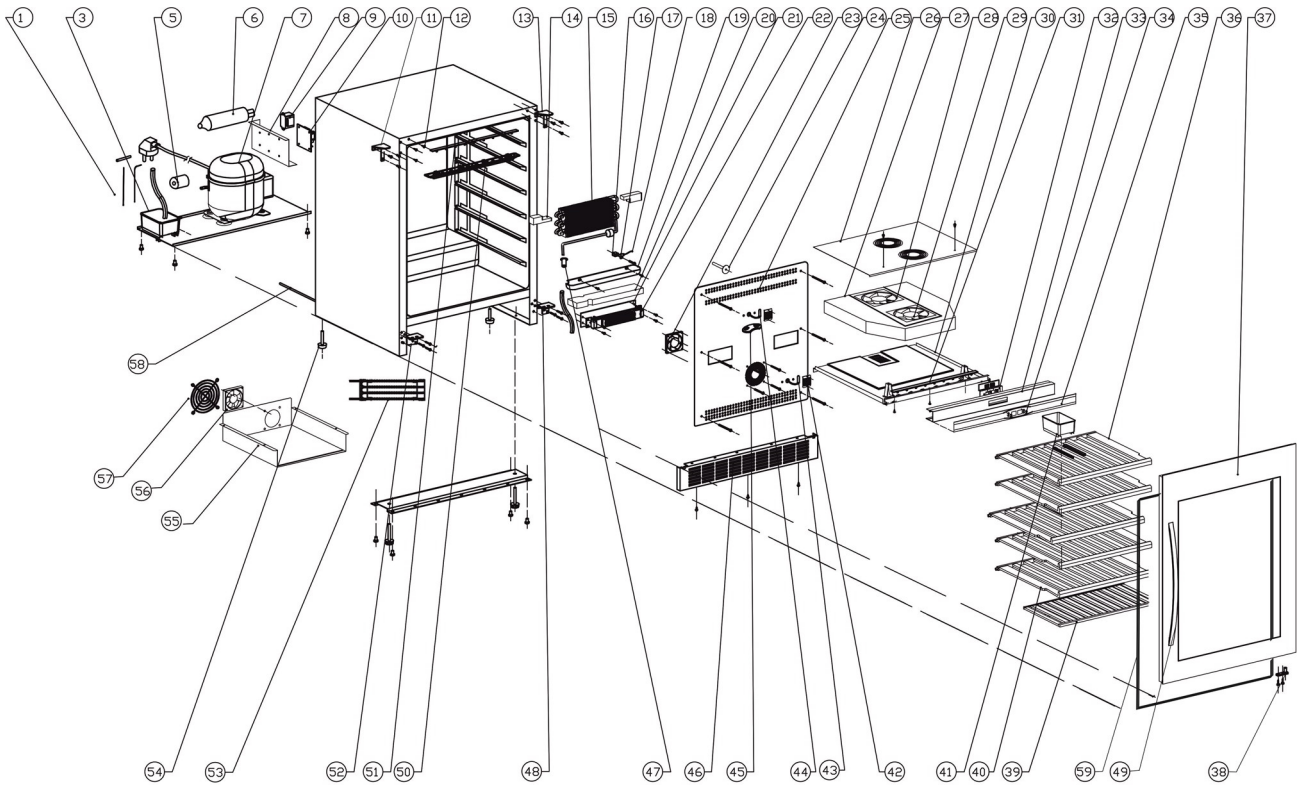

16115 / TFW160F

Position	ItemNo	Description
01	14224	Evaporating Tube
03	11597	Water Tank
05	12558	Anti-Vibration Gasket
06	15703	Filter Drier
07	11743	Compressor JT1080Y
08	13880	PCB Cover
09	13714	Transformer
	41621	Thermostat PCB Power Board from 2021
	41625	Thermostat PCB Power Board from 2021
10	13877	PCB Board
	41622	Thermostat PCB Red Display Board from 2021
	41623	Thermostat PCB White Display Board from 2021
11	12973	Top Hinge Left
12	10046	Decorative Nail
13	15154	Stop For Shelves
14	13907	Sensor
15	12985	Top Hinge Right
	13908	Sensor
16	33621	Heater Board
17	13288	PTC Heater
18	14250	Evaporator
19	33620	Evaporator Foam
20	13436	Evaporator Fan Dc1225S
21	13430	Evaporator Fan Cover
22	33622	Spacer
23	14381	Evaporator Cover
24	13860	Display Holder
25	15576	LED Light
26	13811	Control Panel
27	10430	Display Cover
28	11617	Water Tray Clear
29	15252	Wooden Shelf A6A (Top)
30	12231	Frameless Glass Door
30.2	12584	Gasket
30.3	12673	Handle
31	12813	Door Hinge Pin Left
	12814	Door Hinge Pin Right
32	15254	Wooden Shelf G (Bottom)
33	15251	Wooden Shelf A6 (Middle)
34	13604	Button
35	10826	Bottom Grill Hexagonal
36	10009	Charcoal Filter
37	12769	Bottom Hinge Right
38	12584	Gasket
39	12758	Bottom Hinge Left
40	14112	Condenser
41	14554	Adjustable Feet
42	14177	Condenser Cover
43	13363	Condenser Fan Dc1225B
44	13504	Fan Cover
45	13725	Wire Clamp
46	10372	Air Pipe
47	12675	Handle

## 16115 / TFW160F

<b>TEFCOLD</b>	Date: 201208
Model: TFW160-2F	Rev. no.: 02
Exploded view	Rev. by: rfj
Drawing no.:	