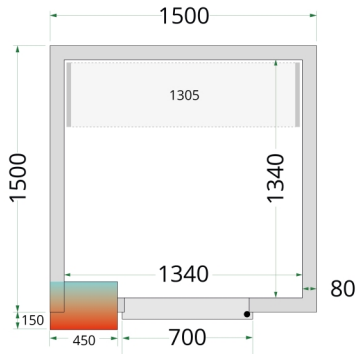

## CR 150x150x220

Cold Room Panels 80 mm

Design and Material		Measures and Content		Power and Consumption	
Door No & Type	1 hinged solid door	Internal Volume	m <sup>3</sup> 3.66	Energy Consumption	kWh/24h 0
Max Load on Floor	kg/m <sup>2</sup> 1500	Wall Thickness	mm 80	Annual Energy Cons.	kWh/year 0
Exterior Finish	White	Insulation Density	kg/m <sup>3</sup> 42	<b>Dimensions</b>	
Interior Finish	White	Gross / Net Weight	kg 234 / 214		
Lock	Yes	Gross / Net Volume	l	Internal Dimension (WxDxH)	mm 1340 x 1340 x 2040
		<b>Cooling and Functions</b>		External Dimension (WxDxH)	mm 1500 x 1500 x 2200
		43875		Packed Dimension (WxDxH)	mm 2180 x 1280 x 1080
				40ft Container Load	pcs 16