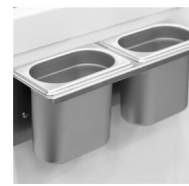

IC400SC-SO

Scoop Ice Cream Freezer

Product Features

- Sneeze guard in curved glass
- Flat sliding glass lids with lock
- Storage under baskets
- Castors with brake
- Powder coated white steel inner liner
- Optional - Scooping baskets for plastic tubs

Scooping basket option

Scoop wash option

Scoop ice cream freezer with serveover

The IC-SO range is our price friendly basis chest freezer with a serve over glass top. It is a quality scoop ice cream freezer for a fair price. It is perfect if you wish to add scooping ice cream sales to your business and are on a budget.

This model is with flat sliding glass lids with a lock.

The model is still compact and comes in various sizes, so that it is perfect for both smaller shops and delis with limited space as well as larger shops, gas stations and supermarkets.

It is on wheels and can easily change location in the shop.

It is ideal for branding for better presentation of the cabinet content.

All the different sizes of this range is optimized for baskets that can hold 5 liter plastic tubs in the top and there is room for storage underneath.